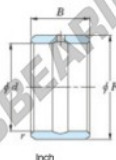

Inner ring IR-26-32-20-JTEKT - IR-26-32-20-JTEKT

<https://www.123bearing.co.uk/bearing-housing/needle-roller-bearing/inner-ring/ir-26-32-20-jtekt>

Boundary dimensions

Bearing No.	Boundary dimensions(mm)				Used with bearing No.
	d	F	B	rs	
IR-263220	41,275	50,8	31,75	1,52	HJ-324120

PRODUCT FEATURES

Brand	JTEKT
N° Ean13	3616060638021
Inside diameter	41.275 mm
Outside diameter	50.8 mm
Thickness	31.75 mm
Type	IR
Packaging	1

contact@123bearing.co.uk

02038 087 274

CRT4 de Lesquin 60 Rue Du Haut De Sainghin 59273 Fretin FRANCE