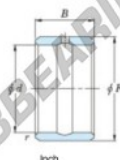

Inner ring IR-24-32-20-JTEKT - IR-24-32-20-JTEKT

<https://www.123bearing.co.uk/bearing-housing/needle-roller-bearing/inner-ring/ir-24-32-20-jtekt>

Boundary dimensions

Bearing No.	Boundary dimensions(mm)				Used with bearing No.
	d	F	B	rs	
IR-243220	38.1	50.8	31.75	1.52	HJ-324120

PRODUCT FEATURES

Brand	JTEKT
N° Ean13	3616060637994
Inside diameter	38.1 mm
Outside diameter	50.8 mm
Thickness	31.75 mm
Type	IR
Packaging	1

contact@123bearing.co.uk

02038 087 274

CRT4 de Lesquin 60 Rue Du Haut De Sainghin 59273 Fretin FRANCE