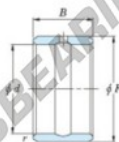

Inner ring IR-24-28-20-JTEKT - IR-24-28-20-JTEKT

<https://www.123bearing.co.uk/bearing-housing/needle-roller-bearing/inner-ring/ir-24-28-20-jtekt>

Boundary dimensions

Bearing No.	Boundary dimensions(mm)				Used with bearing No.
	d	F	B	rs	
IR-242820	38.1	44.45	31.75	1.52	HJ-283720

PRODUCT FEATURES

Brand	JTEKT
N° Ean13	3616060637987
Inside diameter	38.1 mm
Outside diameter	44.45 mm
Thickness	31.75 mm
Type	IR
Packaging	1

contact@123bearing.co.uk

02038 087 274

CRT4 de Lesquin 60 Rue Du Haut De Sainghin 59273 Fretin FRANCE