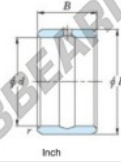

Inner ring IR-24-28-16-JTEKT - IR-24-28-16-JTEKT

<https://www.123bearing.co.uk/bearing-housing/needle-roller-bearing/inner-ring/ir-24-28-16-jtekt>

Boundary dimensions

Bearing No.	Boundary dimensions(mm)				Used with bearing No.
	d	F	B	rs	
IR-242816	38.1	44.45	25.4	1.52	HJ-283716

PRODUCT FEATURES

Brand	JTEKT
N° Ean13	3616060637970
Inside diameter	38.1 mm
Outside diameter	44.45 mm
Thickness	25.4 mm
Type	IR
Weight	77 g
Packaging	1
Standard	No standard

contact@123bearing.co.uk

02038 087 274