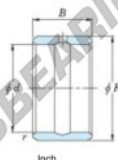

Inner ring IR-22-26-20-JTEKT - IR-22-26-20-JTEKT

<https://www.123bearing.co.uk/bearing-housing/needle-roller-bearing/inner-ring/ir-22-26-20-jtekt>

Boundary dimensions

Bearing No.	Boundary dimensions(mm)				Used with bearing No.
	d	D	B	r	
IR-222620	34,925	41,275	31,75	1,52	HJ-263520

PRODUCT FEATURES

Brand	JTEKT
N° Ean13	3616060637932
Inside diameter	34.925 mm
Outside diameter	41.275 mm
Thickness	31.75 mm
Type	IR
Packaging	1

contact@123bearing.co.uk

02038 087 274

CRT4 de Lesquin 60 Rue Du Haut De Sainghin 59273 Fretin FRANCE