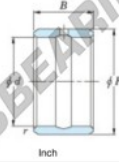

Inner ring IR-20-24-16-JTEKT - IR-20-24-16-JTEKT

<https://www.123bearing.co.uk/bearing-housing/needle-roller-bearing/inner-ring/ir-20-24-16-jtekt>

Boundary dimensions

Bearing No.	Boundary dimensions(mm)				Used with bearing No.
	d	F	B	rs	
IR-202416	31.75	38.1	25.4	1.52	HJ-243316

PRODUCT FEATURES

Brand	JTEKT
N° Ean13	3616060637895
Inside diameter	31.75 mm
Outside diameter	38.1 mm
Thickness	25.4 mm
Type	IR
Packaging	1

contact@123bearing.co.uk

02038 087 274

CRT4 de Lesquin 60 Rue Du Haut De Sainghin 59273 Fretin FRANCE