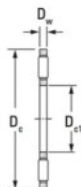

## Axial needle roller NTA-3648-JTEKT - NTA-3648-JTEKT

<https://www.123bearing.co.uk/bearing-housing/needle-roller-bearing/axial-needle/nta-3648-jtekt>

Boundary dimensions

Inch series separate type

Bearing No.	Boundary dimensions(mm)			Basic load ratings(kN)		Fatigue load limit(kN)	Limiting speeds(min-1)
	Dc1	Dc	Dw	Ca	COa	Cu	
<b>NTA-3648</b>	57,15	76,2	1,984	24,78	142,34	14,6	5600

## PRODUCT FEATURES

Brand	JTEKT
N° Ean13	3616060637611
Inside diameter	57.15 mm
Outside diameter	76.2 mm
Thickness	1.984 mm
Limiting speed	5600 rpm
Dynamic load	24.78 kN
Static load	142.34 kN
Packaging	1