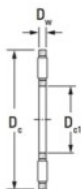

Axial needle roller NTA-2840-JTEKT - NTA-2840-JTEKT

<https://www.123bearing.co.uk/bearing-housing/needle-roller-bearing/axial-needle/nta-2840-jtekt>

Boundary dimensions

Inch series separate type

Bearing No.	Boundary dimensions(mm)			Basic load ratings(kN)		Fatigue load limit(kN)	Limiting speeds(min-1)
	D_c1	D_c	D_w	C_a	C_{0a}	C_{0r}	
NTA-2840	44.45	63.5	1.984	25.31	137.45	14	6800

PRODUCT FEATURES

Brand	JTEKT
N° Ean13	3616060637598
Inside diameter	44.45 mm
Outside diameter	63.5 mm
Thickness	1.984 mm
Limiting speed	6800 rpm
Dynamic load	25.31 kN
Static load	137.45 kN
Packaging	1

contact@123bearing.co.uk