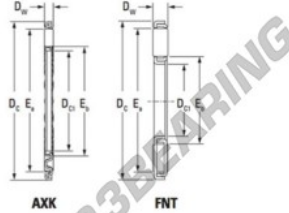

Axial needle roller AXK2542-JTEKT - AXK2542-JTEKT

<https://www.123bearing.co.uk/bearing-housing/needle-roller-bearing/axial-needle/axk2542-jtekt>

Boundary dimensions

Bearing No.	Boundary dimensions(mm)			Basic load ratings(kN)		Fatigue load limit(kN)	Limiting speeds(min-1)
	Dc1	Dc	Dw	Ca	C0a	Ca	Oil lub.
AXK2542	25	42	2	14.3	56.8	5.5	10000

PRODUCT FEATURES

Brand	JTEKT
N° Ean13	3616060637130
Inside diameter	25 mm
Outside diameter	42 mm
Thickness	2 mm
Limiting speed	10000 rpm
Dynamic load	14.3 kN
Static load	56.8 kN
Packaging	1

contact@123bearing.co.uk