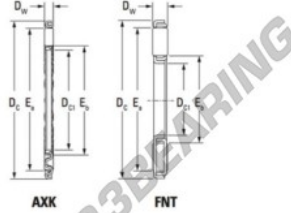

Axial needle roller AXK1528-JTEKT - AXK1528-JTEKT

<https://www.123bearing.co.uk/bearing-housing/needle-roller-bearing/axial-needle/axk1528-jtekt>

Boundary dimensions

Bearing No.	Boundary dimensions(mm)			Basic load ratings(kN)		Fatigue load limit(kN)	Limiting speeds(min-1)
	Dx1	Dc	Dw	C _r	C _{0r}	C _a	Oil lub.
AXK1528	15	28	2	11.1	35.2	3.35	15000

PRODUCT FEATURES

Brand	JTEKT
N° Ean13	3616060637079
Inside diameter	15 mm
Outside diameter	28 mm
Thickness	2 mm
Limiting speed	15000 rpm
Dynamic load	11.1 kN
Static load	35.2 kN
Packaging	1

contact@123bearing.co.uk