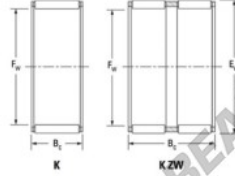

Needle roller cage K110-118-24-JTEKT - K110-118-24-JTEKT

<https://www.123bearing.co.uk/bearing-housing/needle-roller-bearing/cage/k110-118-24-jtekt>

Boundary dimensions

123 BEARING

Radial needle roller and cage assemblies

Bearing No.	Boundary dimensions(mm)			Basic load ratings(kN)		Fatigue load limit(kN)	Limiting speeds(min-1)	
	Fw	Ew	Bz	Cr	Cr*	Cu	Grease lub.	Oil lub.
K110X118X24	110	118	24	64	168	25.6	2400	3800

PRODUCT FEATURES

Brand	JTEKT
N° Ean13	3616060636607
Inside diameter	110 mm
Outside diameter	118 mm
Thickness	24 mm
Limiting speed	2400 rpm
Dynamic load	64 kN
Static load	168 kN
Packaging	1

contact@123bearing.co.uk

02038 087 274