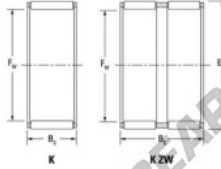

Needle roller cage K85-93-30-H-JTEKT - K85-93-30-H-JTEKT

<https://www.123bearing.co.uk/bearing-housing/needle-roller-bearing/cage/k85-93-30-h-jtekt>

Boundary dimensions

Radial needle roller and cage assemblies

Bearing No.	Boundary dimensions(mm)			Basic load ratings(kN)		Fatigue load limit(kN)	Limiting speed(min-1)	
	Fw	Ew	Bc	Cv	C0v	Cv	Grease lub.	Oil lub.
K85X93X30H	85	93	30			26.8	4900	4900

PRODUCT FEATURES

Brand	JTEKT
N° Ean13	3616060636522
Inside diameter	85 mm
Outside diameter	93 mm
Thickness	30 mm
Limiting speed	4900 rpm
Packaging	1

contact@123bearing.co.uk

02038 087 274

CRT4 de Lesquin 60 Rue Du Haut De Sainghin 59273 Fretin FRANCE