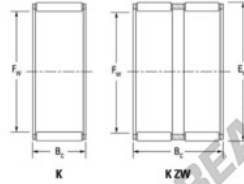

Needle roller cage K70-78-23-F-JTEKT - K70-78-23-F-JTEKT

<https://www.123bearing.co.uk/bearing-housing/needle-roller-bearing/cage/k70-78-23-f-jtekt>

Boundary dimensions

Radial needle roller and cage assemblies

Bearing No.	Boundary dimensions(mm)			Basic load ratings(kN)		Fatigue load limit(kN)	Limiting speed(min-1)	
	Fw	Fc	Bc	Cr	Cor	Ca	Grease lub.	Oil lub.
K70X78X23F	70	78	23	49.8	104	16.6	3900	6000

PRODUCT FEATURES

Brand	JTEKT
N° Ean13	3616060636355
Inside diameter	70 mm
Outside diameter	78 mm
Thickness	23 mm
Limiting speed	3900 rpm
Dynamic load	49.8 kN
Static load	104 kN
Packaging	1

contact@123bearing.co.uk

02038 087 274