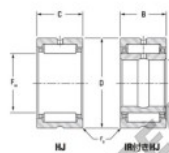

Needle roller bearing HJ-405228-31-JTEKT - HJ-405228-31-JTEKT

<https://www.123bearing.co.uk/bearing-housing/needle-roller-bearing/needle/hj-405228-31-jtekt>

Boundary dimensions

Heavy duty needle roller bearings

Bearing No.	Boundary dimensions (mm)				Used with inner ring No.	Basic load ratings (kN)		Fatigue load limit (kN)	Limiting speeds (min-1)	
	F ₁	B	F ₂	D		C _r	C _{0r}		Gross Lub.	Oil Lub.
HJ-405228-31	63.5	82.55	44.45	2.03	IR-314028	97	187	35.2	4400	6800

PRODUCT FEATURES

Brand	JTEKT
N° Ean13	3616060632791
Inside diameter	63.5 mm
Outside diameter	82.55 mm
Thickness	44.45 mm
Limiting speed	4400 rpm
Dynamic load	97 kN
Static load	187 kN
Packaging	1

contact@123bearing.co.uk