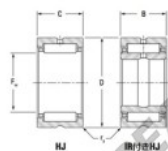

## Needle roller bearing HJ-405224-31-JTEKT - HJ-405224-31-JTEKT

<https://www.123bearing.co.uk/bearing-housing/needle-roller-bearing/needle/hj-405224-31-jtekt>

Boundary dimensions

Heavy duty needle roller bearings

Bearing No.	Boundary dimensions(mm)				Used with inner ring No.	Basic load ratings(kN)		Fatigue load limit(kN)	Limiting speeds(min-1)	
	For	D	C	ro/2rD		C <sub>0</sub>	C <sub>10</sub>		Grease lub.	Oil lub.
HJ-405224-31	63.5	82.55	38.1	2.03	IR-314024	97	187	29.4	4400	6800

### PRODUCT FEATURES

Brand	JTEKT
N° Ean13	3616060632777
Inside diameter	63.5 mm
Outside diameter	82.55 mm
Thickness	38.1 mm
Limiting speed	4400 rpm
Dynamic load	97 kN
Static load	187 kN
Packaging	1

[contact@123bearing.co.uk](mailto:contact@123bearing.co.uk)