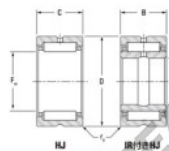

Needle roller bearing HJ-324120-26-JTEKT - HJ-324120-26-JTEKT

<https://www.123bearing.co.uk/bearing-housing/needle-roller-bearing/needle/hj-324120-26-jtekt>

Boundary dimensions

Bearing No.	Boundary dimensions(mm)				Used with inner ring No.	Basic load ratings(kN)		Fatigue load limit(kN)		Limiting speeds(min-1)	
	Fw	D	F	D ₁ (mm)		C _r	C _{0r}	C _r	C _{0r}	Groove Lub.	Oil Lub.
HJ-324120-26	50.8	65.088	31.75	1.52	IR-263220	66.7	122	19.1	5600	8600	

PRODUCT FEATURES

Brand	JTEKT
N° Ean13	3616060632739
Inside diameter	50.8 mm
Outside diameter	65.088 mm
Thickness	31.75 mm
Limiting speed	5600 rpm
Dynamic load	66.7 kN
Static load	122 kN
Packaging	1

contact@123bearing.co.uk