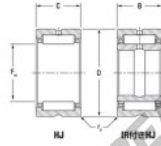

Needle roller bearing HJ-263520-21-JTEKT - HJ-263520-21-JTEKT

<https://www.123bearing.co.uk/bearing-housing/needle-roller-bearing/needle/hj-263520-21-jtekt>

Boundary dimensions

Bearing No.	Boundary dimensions (mm)				Used with inner ring No.	Basic load ratings (kN)		Fatigue load limit (kN)	Limiting speeds (min ⁻¹)	
	F _o	B	C	D		C _o	C		C _o	10 ⁶ L ₁₀
HJ-263520-21	41.275	55.563	31.75	1.52	IR-212620	60.1	100.5	15.7	7000	11000

PRODUCT FEATURES

Brand	JTEKT
N° Ean13	3616060632623
Inside diameter	41.275 mm
Outside diameter	55.563 mm
Thickness	31.75 mm
Limiting speed	7000 rpm
Dynamic load	60.1 kN
Static load	100.5 kN
Packaging	1