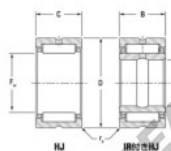

Needle roller bearing HJ-263516-JTEKT - HJ-263516-JTEKT

<https://www.123bearing.co.uk/bearing-housing/needle-roller-bearing/needle/hj-263516-jtekt>

Boundary dimensions

Tableau 1

Bearing No.	Boundary dimensions (mm)				Used with inner ring No.	Basic load ratings (kN)		Fatigue load limit (kN)	Limiting speeds (min-1)	
	Fw	B	C	r3 (mm)		C0	C00		Grease lub.	Oil lub.
HJ-263516	41.275	55.563	25.4	1.52	IR-212616	48.5	76.5	12.1	7000	11000

PRODUCT FEATURES

Brand	JTEKT
N° Ean13	3616060632616
Inside diameter	41.275 mm
Outside diameter	55.563 mm
Thickness	25.4 mm
Limiting speed	7000 rpm
Dynamic load	48.5 kN
Static load	76.5 kN
Packaging	1

contact@123bearing.co.uk