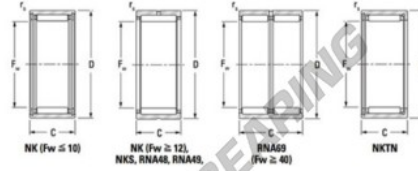

Needle roller bearing RNA4824-JTEKT - RNA4824-JTEKT

<https://www.123bearing.co.uk/bearing-housing/needle-roller-bearing/needle/rna4824-jtekt>

Metric series, staged, without inner ring

Bearing No.	Boundary dimensions (mm)			Basic load ratings (kN)		Fatigue load limit (kN)		Limiting speeds (min-1)	
	Fw	D	C	C ₁₀	C ₀₁₀	C ₁₀	Grease lub.	Oil lub.	
RNA4824	130	150	30	94.1	249	35.7	2100	3200	

PRODUCT FEATURES

Brand	JTEKT
N° Ean13	3616060632357
Inside diameter	130 mm
Outside diameter	150 mm
Thickness	30 mm
Limiting speed	2100 rpm
Dynamic load	94.1 kN
Static load	249 kN
Packaging	1

contact@123bearing.co.uk