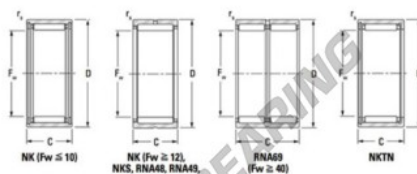

Needle roller bearing RNA4822-JTEKT - RNA4822-JTEKT

<https://www.123bearing.co.uk/bearing-housing/needle-roller-bearing/needle/rna4822-jtekt>

Metric series, caged, without inner ring

Bearing No.	Boundary dimensions (mm)				Basic load ratings (kN)		Fatigue load limit (kN)	Limiting speeds (min ⁻¹)	
	Fw	D	d	r2 (mm)	Cr	Cor	Cr	Grease lub.	Oil lub.
RNA4822	120	140	30	1	90,3	230	33,7	2300	3500

PRODUCT FEATURES

Brand	JTEKT
N° Ean13	3616060632340
Inside diameter	120 mm
Outside diameter	140 mm
Thickness	30 mm
Limiting speed	2300 rpm
Dynamic load	90.3 kN
Static load	230 kN
Packaging	1

contact@123bearing.co.uk