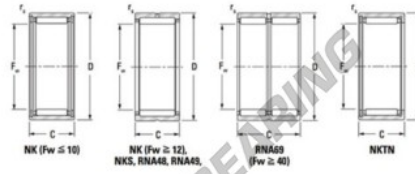

Needle roller bearing NK11040-JTEKT - NK11040-JTEKT

<https://www.123bearing.co.uk/bearing-housing/needle-roller-bearing/needle/nk11040-jtekt>

Metric series, caged, without inner ring

Bearing No.	Boundary dimensions (mm)				Basic load ratings (kN)		Fatigue load limit (kN)	Limiting speeds (min ⁻¹)	
	Fw	D	C	r _s (mm)	C _r	C _{0r}	C _{0r}	Grease lub.	Oil lub.
NK110/40	110	130	40	1.1	132	132	45.7	2500	3800

PRODUCT FEATURES

Brand	JTEKT
N° Ean13	3616060632326
Inside diameter	110 mm
Outside diameter	130 mm
Thickness	40 mm
Limiting speed	2500 rpm
Dynamic load	132 kN
Static load	132 kN
Packaging	1

contact@123bearing.co.uk