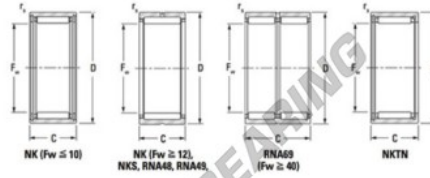

Needle roller bearing NK10526-JTEKT - NK10526-JTEKT

<https://www.123bearing.co.uk/bearing-housing/needle-roller-bearing/needle/nk10526-jtekt>

Metric Series, caged, without inner ring

Bearing No.	Boundary dimensions (mm)				Basic load ratings (kN)		Fatigue load limit (kN)	Limiting speeds (min-1)	
	Fw	D	d	rs/min	Cr	CCr	CU	Grease lub.	Oil lub.
NK105/26	105	125	26	1	52.2	127	19.9	2600	3900

PRODUCT FEATURES

Brand	JTEKT
N° Ean13	3616060632302
Inside diameter	105 mm
Outside diameter	125 mm
Thickness	26 mm
Limiting speed	2600 rpm
Dynamic load	52.2 kN
Static load	127 kN
Packaging	1

contact@123bearing.co.uk