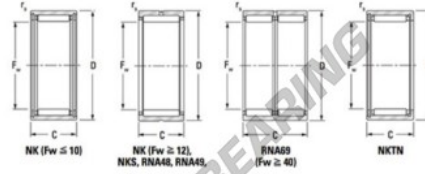

Needle roller bearing NK10026-JTEKT - NK10026-JTEKT

<https://www.123bearing.co.uk/bearing-housing/needle-roller-bearing/needle/nk10026-jtekt>

Metric series: caged, without inner ring

Bearing No.	Boundary dimensions (mm)			Basic load ratings (kN)		Fatigue load limit (kN)	Limiting speeds (min-1)	
	Fw	B	Sw	CR	CR	GA	Gross lub.	Oil lub.
NK100/26	100	120	26	83.6	163	25.8	2800	4200

PRODUCT FEATURES

Brand	JTEKT
N° Ean13	3616060632289
Inside diameter	100 mm
Inside diameter	3.937" inch
Outside diameter	120 mm
Outside diameter	4.724" inch
Thickness	26 mm
Thickness	1.024" inch
Limiting speed	2800 rpm
Dynamic load	83.6 kN
Static load	163 kN
Packaging	1