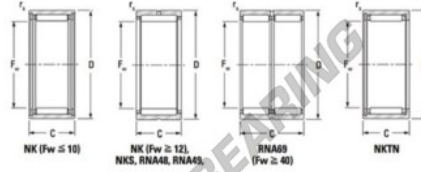

Needle roller bearing NK9526-JTEKT - NK9526-JTEKT

<https://www.123bearing.co.uk/bearing-housing/needle-roller-bearing/needle/nk9526-jtekt>

Metric series, caged, without inner ring

Bearing No.	Boundary dimensions (mm)				Basic load ratings (kN)		Fatigue load limit (kN)		Limiting speeds (min ⁻¹)	
	Fw	fr	fr	ra/min	Cr	C0r	Cr	C0r	Grease lub.	Oil lub.
NK95/26	95	115	26	1	49.3	114	24.6	2800	4400	

PRODUCT FEATURES

Brand	JTEKT
N° Ean13	3616060632265
Inside diameter	95 mm
Outside diameter	115 mm
Thickness	26 mm
Limiting speed	2800 rpm
Dynamic load	49.3 kN
Static load	114 kN
Packaging	1

contact@123bearing.co.uk