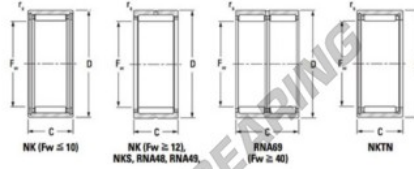

## Needle roller bearing NK8535-JTEKT - NK8535-JTEKT

<https://www.123bearing.co.uk/bearing-housing/needle-roller-bearing/needle/nk8535-jtekt>

Metric series, caged, without inner ring

Bearing No.	Boundary dimensions (mm)			Basic load ratings (kN)		Fatigue load limit (kN)	Limiting speeds (min. 1)	
	Fw	D	d	Cr	Cor	Cu	Grease lub.	Oil lub.
NK85/35	85	105	35	108	214	34,7	3300	5000

### PRODUCT FEATURES

Brand	JTEKT
N° Ean13	3616060632234
Inside diameter	85 mm
Outside diameter	105 mm
Thickness	35 mm
Limiting speed	3300 rpm
Dynamic load	108 kN
Static load	214 kN
Packaging	1

[contact@123bearing.co.uk](mailto:contact@123bearing.co.uk)