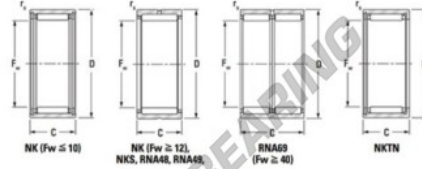

## Needle roller bearing NK8525-JTEKT - NK8525-JTEKT

<https://www.123bearing.co.uk/bearing-housing/needle-roller-bearing/needle/nk8525-jtekt>

Metric series, caged, without inner ring

| Bearing No. | Boundary dimensions (mm) |     |    |         | Basic load ratings (kN) |                 | Fatigue load limit (kN) | Limiting speeds (min <sup>-1</sup> ) |          |
|-------------|--------------------------|-----|----|---------|-------------------------|-----------------|-------------------------|--------------------------------------|----------|
|             | Fw                       | D   | d  | rs (mm) | C <sub>0r</sub>         | C <sub>0r</sub> | C <sub>0r</sub>         | Graiss. lub.                         | Oil lub. |
| NK85/25     | 85                       | 105 | 25 | 1       | 76.4                    | 137             | 22.2                    | 3300                                 | 5000     |

### PRODUCT FEATURES

|                  |               |
|------------------|---------------|
| Brand            | JTEKT         |
| N° Ean13         | 3616060632227 |
| Inside diameter  | 85 mm         |
| Outside diameter | 105 mm        |
| Thickness        | 25 mm         |
| Limiting speed   | 3300 rpm      |
| Dynamic load     | 76.4 kN       |
| Static load      | 137 kN        |
| Packaging        | 1             |