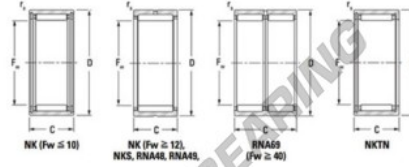

Needle roller bearing NK8025-JTEKT - NK8025-JTEKT

<https://www.123bearing.co.uk/bearing-housing/needle-roller-bearing/needle/nk8025-jtekt>

Metric values, greased, without inner ring

Bearing No.	Boundary dimensions (mm)				Basic load ratings (kN)		Fatigue load limit (kN)	Limiting speeds (min ⁻¹)	
	F _w	D	d	r (mm)	C _r	C _{0r}	C _{0r}	Grease lub.	Oil lub.
NK80/25	80	95	25	1	65	131	21	3400	5300

PRODUCT FEATURES

Brand	JTEKT
N° Ean13	3616060632203
Inside diameter	80 mm
Outside diameter	95 mm
Thickness	25 mm
Limiting speed	3400 rpm
Dynamic load	79.7 kN
Static load	184 kN
Packaging	1

contact@123bearing.co.uk