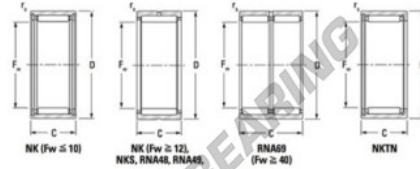

## Needle roller bearing NKS60-JTEKT - NKS60-JTEKT

<https://www.123bearing.co.uk/bearing-housing/needle-roller-bearing/needle/nks60-jtekt>

Metric series, caged, without inner ring

Bearing No.	Boundary dimensions (mm)				Basic load ratings (kN)		Fatigue load limit (kN)		Limiting speeds (min <sup>-1</sup> )	
	Fw	D	C	rs (mm)	Cr	Cor	Cr	Grease lub.	Oil lub.	
NKS60	60	80	28	1,1	66,9	103	16,5	4800	7300	

### PRODUCT FEATURES

Brand	JTEKT
N° Ean13	3616060632036
Inside diameter	60 mm
Outside diameter	80 mm
Thickness	28 mm
Limiting speed	4800 rpm
Dynamic load	66.9 kN
Static load	103 kN
Packaging	1

[contact@123bearing.co.uk](mailto:contact@123bearing.co.uk)