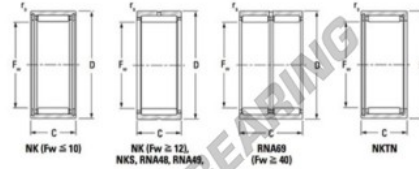

Needle roller bearing NKS60-JTEKT - NKS60-JTEKT

<https://www.123bearing.co.uk/bearing-housing/needle-roller-bearing/needle/nks60-jtekt>

Metric series, caged, without inner ring

Bearing No.	Boundary dimensions (mm)				Basic load ratings (kN)		Fatigue load limit (kN)		Limiting speeds (min ⁻¹)	
	Fw	D	C	rs (mm)	Cr	Cor	Cr	Grease lub.	Oil lub.	
NKS60	60	80	28	1,1	66,9	103	16,5	4800	7300	

PRODUCT FEATURES

Brand	JTEKT
N° Ean13	3616060632036
Inside diameter	60 mm
Outside diameter	80 mm
Thickness	28 mm
Limiting speed	4800 rpm
Dynamic load	66.9 kN
Static load	103 kN
Packaging	1

contact@123bearing.co.uk