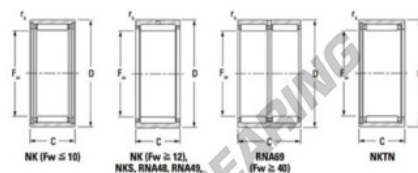

Needle roller bearing NK6035-JTEKT - NK6035-JTEKT

<https://www.123bearing.co.uk/bearing-housing/needle-roller-bearing/needle/nk6035-jtekt>

Micro series, caged, without inner ring

Bearing No.	Boundary dimensions (mm)				Basic load ratings (kN)		Fatigue load limit (kN)	Limiting speeds (min-1)	
	Fw	D	C	rs (mm)	Cr	CCr	Cu	Grease lub.	Oil lub.
NK60/35	60	72	35	0.6	59.9	139	21.5	4400	7000

PRODUCT FEATURES

Brand	JTEKT
N° Ean13	3616060632029
Inside diameter	60 mm
Outside diameter	72 mm
Thickness	35 mm
Limiting speed	4400 rpm
Dynamic load	59.9 kN
Static load	139 kN
Packaging	1

contact@123bearing.co.uk