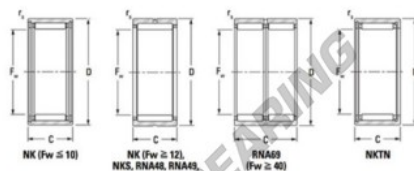

Needle roller bearing NK6025-JTEKT - NK6025-JTEKT

<https://www.123bearing.co.uk/bearing-housing/needle-roller-bearing/needle/nk6025-jtekt>

Metric series, caged, without inner ring

Bearing No.	Boundary dimensions (mm)				Basic load ratings (kN)		Fatigue load limit (kN)		Limiting speeds (min ⁻¹)	
	Fw	D	d	C	C _r	C _{0r}	C _u	Grease lub.	Oil lub.	
NK60/25	60	72	25	0,6	44,3	94	14,9	4400	7000	

PRODUCT FEATURES

Brand	JTEKT
N° Ean13	3616060632012
Inside diameter	60 mm
Outside diameter	72 mm
Thickness	25 mm
Limiting speed	4400 rpm
Dynamic load	44.3 kN
Static load	94 kN
Packaging	1

contact@123bearing.co.uk