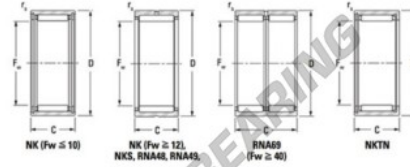

## Needle roller bearing NKS50-JTEKT - NKS50-JTEKT

<https://www.123bearing.co.uk/bearing-housing/needle-roller-bearing/needle/nks50-jtekt>

Metric series, caged, without inner ring

Bearing No.	Boundary dimensions (mm)				Basic load ratings (kN)		Fatigue load limit (kN)	Limiting speeds (min <sup>-1</sup> )	
	Fw	D	d	B	C <sub>10</sub>	C <sub>010</sub>	C <sub>10</sub>	Grease lub.	Oil lub.
NKS50	50	65	22	1	45,5	71,3	11,4	5700	8700

### PRODUCT FEATURES

Brand	JTEKT
N° Ean13	3616060631978
Inside diameter	50 mm
Outside diameter	65 mm
Thickness	22 mm
Limiting speed	5700 rpm
Dynamic load	45.5 kN
Static load	71.3 kN
Packaging	1

[contact@123bearing.co.uk](mailto:contact@123bearing.co.uk)