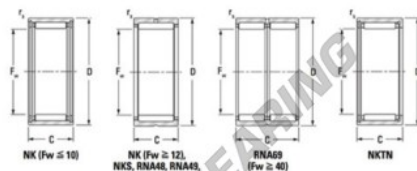

Needle roller bearing NK4730-JTEKT - NK4730-JTEKT

<https://www.123bearing.co.uk/bearing-housing/needle-roller-bearing/needle/nk4730-jtekt>

Metric series, caged, without inner ring

Bearing No.	Boundary dimensions (mm)				Basic load ratings (kN)		Fatigue load limit (kN)		Limiting speeds (min ⁻¹)	
	Fw	D	d	C	Cr	C0r	Cur	Grease l.i.b.	Oil l.i.b.	
NK47/30	47	57	30	0.3	43	93.1	14.4	5900	9000	

PRODUCT FEATURES

Brand	JTEKT
N° Ean13	3616060631930
Inside diameter	47 mm
Outside diameter	57 mm
Thickness	30 mm
Limiting speed	5900 rpm
Dynamic load	43 kN
Static load	93.1 kN
Packaging	1

contact@123bearing.co.uk