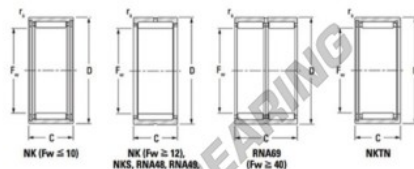

## Needle roller bearing NK4220-JTEKT - NK4220-JTEKT

<https://www.123bearing.co.uk/bearing-housing/needle-roller-bearing/needle/nk4220-jtekt>

Metric series, caged, without inner ring

Bearing No.	Boundary dimensions (mm)				Basic load ratings (kN)		Fatigue load limit (kN)	Limiting speeds (min <sup>-1</sup> )	
	Fw	D	C	rs (mm)	C <sub>r</sub>	C <sub>0r</sub>	C <sub>0r</sub>	Grease lub.	Oil lub.
NK42/20	42	52	20	0.3	28.3	52.4	8.35	6600	10000

### PRODUCT FEATURES

Brand	JTEKT
N° Ean13	3616060631824
Inside diameter	42 mm
Inside diameter	1.654" inch
Outside diameter	52 mm
Outside diameter	2.047" inch
Thickness	20 mm
Thickness	0.787" inch
Limiting speed	6600 rpm
Dynamic load	28.3 kN
Static load	52.4 kN
Packaging	1