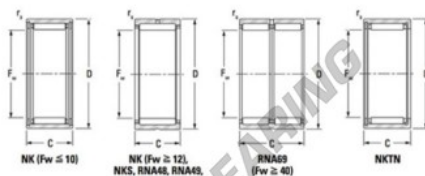

Needle roller bearing NK3520-JTEKT - NK3520-JTEKT

<https://www.123bearing.co.uk/bearing-housing/needle-roller-bearing/needle/nk3520-jtekt>

Metric series, caged, without inner ring

Bearing No.	Boundary dimensions (mm)				Basic load ratings (kN)		Fatigue load limit (kN)	Limiting speeds (min-1)	
	Fw	D	B	C	Cr	Cor	Cu	Grease lub.	Oil lub.
NK35/20	35	45	20	0.3	26.1	44.4	7.05	8000	12000

PRODUCT FEATURES

Brand	JTEKT
N° Ean13	3616060631664
Inside diameter	35 mm
Outside diameter	45 mm
Thickness	20 mm
Limiting speed	8000 rpm
Dynamic load	26.1 kN
Static load	44.4 kN
Packaging	1

contact@123bearing.co.uk