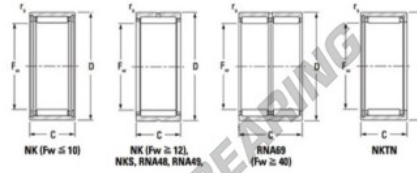

Needle roller bearing RNA6928-JTEKT - RNA6928-JTEKT

<https://www.123bearing.co.uk/bearing-housing/needle-roller-bearing/needle/rna6928-jtekt>

Metric series, caged, without inner ring

Bearing No.	Boundary dimensions (mm)				Basic load ratings (kN)		Fatigue load limit (kN)		Limiting speeds (min ⁻¹)	
	Fw	D	d	r/min	C ₁₀	C ₉₀	C ₁₀	C ₉₀	Grease lub.	Oil lub.
RNA69/28	32	45	30	0.3	43.2	62.5	9.75	9100	14000	

PRODUCT FEATURES

Brand	JTEKT
N° Ean13	3616060631640
Inside diameter	32 mm
Outside diameter	45 mm
Thickness	30 mm
Limiting speed	9100 rpm
Dynamic load	43.2 kN
Static load	62.5 kN
Packaging	1

contact@123bearing.co.uk