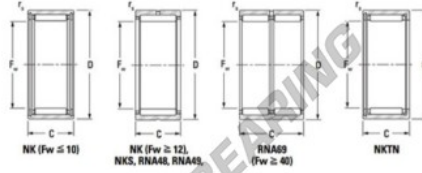

Needle roller bearing NK3220-JTEKT - NK3220-JTEKT

<https://www.123bearing.co.uk/bearing-housing/needle-roller-bearing/needle/nk3220-jtekt>

Mitig bew. caged, without inner ring

Bearing No.	Boundary dimensions (mm)				Basic load ratings (kN)		Fatigue load limit (kN)	Limiting speeds (min ⁻¹)	
	Fw	D	d	r (min)	C ₁₀	C ₀₁	C ₉₀	Grease lub.	Oil lub.
NK32/20	32	42	20	0.3	24.8	40.4	6.45	8800	14000

PRODUCT FEATURES

Brand	JTEKT
N° Ean13	3616060631626
Inside diameter	32 mm
Outside diameter	42 mm
Thickness	20 mm
Limiting speed	8800 rpm
Dynamic load	24.8 kN
Static load	40.4 kN
Packaging	1

contact@123bearing.co.uk