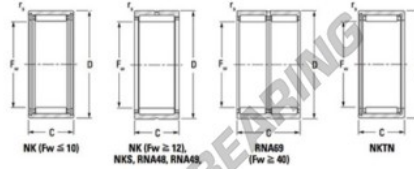

## Needle roller bearing NK3030-JTEKT - NK3030-JTEKT

<https://www.123bearing.co.uk/bearing-housing/needle-roller-bearing/needle/nk3030-jtekt>

Metric series, caged, without inner ring

Bearing No.	Boundary dimensions (mm)				Basic load ratings (kN)		Fatigue load limit (kN)		Limiting speeds (min-1)	
	Fw	D	C	r <sub>s</sub> (mm)	C <sub>r</sub>	C <sub>0r</sub>	C <sub>u</sub>	Grease lub.	Oil lub.	
NK30/30	30	40	30	0.3	34.7	61	9.45	9500	15000	

### PRODUCT FEATURES

Brand	JTEKT
N° Ean13	3616060631602
Inside diameter	30 mm
Outside diameter	40 mm
Thickness	30 mm
Limiting speed	9500 rpm
Dynamic load	34.7 kN
Static load	61 kN
Packaging	1

[contact@123bearing.co.uk](mailto:contact@123bearing.co.uk)