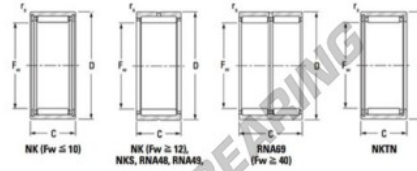

Needle roller bearing NK2920-JTEKT - NK2920-JTEKT

<https://www.123bearing.co.uk/bearing-housing/needle-roller-bearing/needle/nk2920-jtekt>

Metric series, caged, without inner ring

Bearing No.	Boundary dimensions (mm)			Basic load ratings (kN)		Fatigue load limit (kN)	Limiting speeds (min ⁻¹)	
	Fw	Da	Ca	C _r	C _{0r}	Ca	C _r	C _{0r}
NK29/20	29	38	20	23,4	36,4	5,8	9800	15000

PRODUCT FEATURES

Brand	JTEKT
N° Ean13	3616060631572
Inside diameter	29 mm
Outside diameter	38 mm
Thickness	20 mm
Limiting speed	9800 rpm
Dynamic load	23.4 kN
Static load	36.4 kN
Packaging	1

contact@123bearing.co.uk