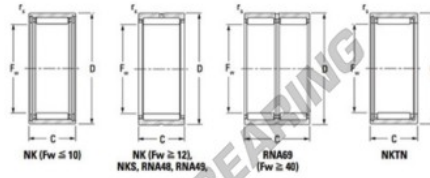

## Needle roller bearing NK2620-JTEKT - NK2620-JTEKT

<https://www.123bearing.co.uk/bearing-housing/needle-roller-bearing/needle/nk2620-jtekt>

Metric series, caged, without inner ring

Bearing No.	Boundary dimensions (mm)				Basic load ratings (kN)		Fatigue load limit (kN)	Limiting speeds (min-1)	
	Fw	D	d	B	C <sub>r</sub>	C <sub>0r</sub>	C <sub>d</sub>	Grease lub.	Oil lub.
NK26/20	26	34	20	0.3	19.7	32	5.05	11000	17000

### PRODUCT FEATURES

Brand	JTEKT
N° Ean13	3616060631527
Inside diameter	26 mm
Outside diameter	34 mm
Thickness	20 mm
Limiting speed	11000 rpm
Dynamic load	19.7 kN
Static load	32 kN
Packaging	1

[contact@123bearing.co.uk](mailto:contact@123bearing.co.uk)