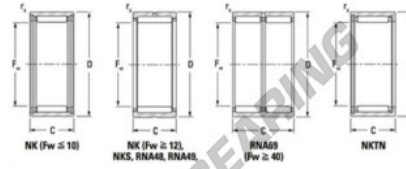

Needle roller bearing NKS25-JTEKT - NKS25-JTEKT

<https://www.123bearing.co.uk/bearing-housing/needle-roller-bearing/needle/nks25-jtekt>

Metric series, caged, without inner ring

Bearing No.	Boundary dimensions (mm)				Basic load ratings (kN)		Fatigue load limit (kN)	Limiting speeds (min. 1)	
	Fw	D	d	rs (mm)	Cr	C0r	Cu	Grease lub.	Oil lub.
NKS25	25	38	25	0.6	29.1	33	5.3	12000	19000

PRODUCT FEATURES

Brand	JTEKT
N° Ean13	3616060631503
Inside diameter	25 mm
Outside diameter	38 mm
Thickness	20 mm
Limiting speed	12000 rpm
Dynamic load	29.1 kN
Static load	33 kN
Packaging	1

contact@123bearing.co.uk