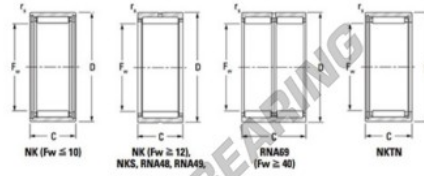

Needle roller bearing NK2220-JTEKT - NK2220-JTEKT

<https://www.123bearing.co.uk/bearing-housing/needle-roller-bearing/needle/nk2220-jtekt>

Metric series, caged, without inner ring

Bearing No.	Boundary dimensions (mm)				Basic load ratings (kN)		Fatigue load limit (kN)	Limiting speeds (min ⁻¹)	
	Fw	D	d	r ₁	C _r	C _{0r}	C ₁₀	Grease lub.	Oil lub.
NK22/20	22	30	20	0.3	18	27	4.3	13000	20000

PRODUCT FEATURES

Brand	JTEKT
N° Ean13	3616060631428
Inside diameter	22 mm
Outside diameter	30 mm
Thickness	20 mm
Limiting speed	13000 rpm
Dynamic load	18 kN
Static load	27 kN
Packaging	1

contact@123bearing.co.uk