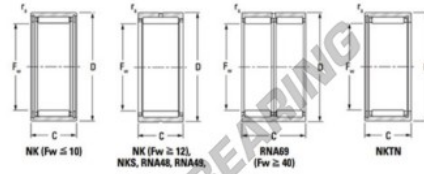

Needle roller bearing NK2216-JTEKT - NK2216-JTEKT

<https://www.123bearing.co.uk/bearing-housing/needle-roller-bearing/needle/nk2216-jtekt>

Mini series, caged, without inner ring

Bearing No.	Boundary dimensions (mm)				Basic load ratings (kN)		Fatigue load limit (kN)	Limiting speeds (min ⁻¹)	
	Fw	D	d	B	C _r	C _{0r}	C ₀	Grease lub.	Oil lub.
NK22/16	22	30	16	0.3	15.2	21.7	3.3	13000	20000

PRODUCT FEATURES

Brand	JTEKT
N° Ean13	3616060631411
Inside diameter	22 mm
Outside diameter	30 mm
Thickness	16 mm
Limiting speed	13000 rpm
Dynamic load	15.2 kN
Static load	21.7 kN
Packaging	1

contact@123bearing.co.uk