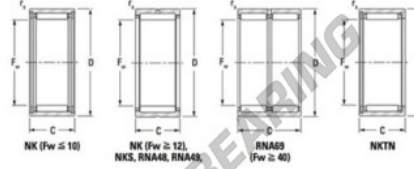

Needle roller bearing NK1920-JTEKT - NK1920-JTEKT

<https://www.123bearing.co.uk/bearing-housing/needle-roller-bearing/needle/nk1920-jtekt>

Metric sizes, caged, without inner ring

Bearing No.	Boundary dimensions (mm)				Basic load ratings (kN)		Fatigue load limit (kN)	Limiting speeds (min-1)	
	Fw	D	C	r1 (mm)	C ₁₀	C ₀₁₀	C ₁₀	Grease lub.	Oil lub.
NK19/20	19	27	20	0.3	18.8	23.6	3.75	15000	24000

PRODUCT FEATURES

Brand	JTEKT
N° Ean13	3616060631329
Inside diameter	19 mm
Outside diameter	27 mm
Thickness	20 mm
Limiting speed	15000 rpm
Dynamic load	18.8 kN
Static load	23.6 kN
Packaging	1

contact@123bearing.co.uk