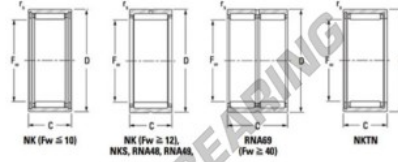

Needle roller bearing NK1820-JTEKT - NK1820-JTEKT

<https://www.123bearing.co.uk/bearing-housing/needle-roller-bearing/needle/nk1820-jtekt>

Metric series, capped, without inner ring

Bearing No.	Boundary dimensions (mm)				Basic load ratings (kN)		Fatigue load limit (kN)	Limiting speeds (min-1)	
	Fw	D	d	fr (mm)	C _r	C _{0r}	C _u	Grease lub.	Oil lub.
NK18/20	18	26	20	0.3	16.1	22	3.5	16000	25000

PRODUCT FEATURES

Brand	JTEKT
N° Ean13	3616060631305
Inside diameter	18 mm
Outside diameter	26 mm
Thickness	20 mm
Limiting speed	16000 rpm
Dynamic load	16.1 kN
Static load	22 kN
Packaging	1

contact@123bearing.co.uk