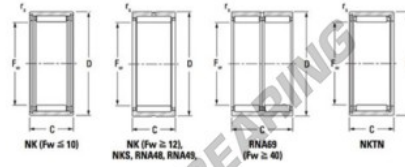

Needle roller bearing NK1816-JTEKT - NK1816-JTEKT

<https://www.123bearing.co.uk/bearing-housing/needle-roller-bearing/needle/nk1816-jtekt>

Metric series, caged, without inner ring

Bearing No.	Boundary dimensions (mm)				Basic load ratings (kN)		Fatigue load limit (kN)	Limiting speeds (min ⁻¹)	
	Fw	D	C	r _s (min)	C _r	C _{0r}	C _u	Grease lub.	Oil lub.
NK18/16	18	26	16	0.3	13.6	17.7	2.7	16000	25000

PRODUCT FEATURES

Brand	JTEKT
N° Ean13	3616060631299
Inside diameter	18 mm
Inside diameter	0.709" inch
Outside diameter	26 mm
Outside diameter	1.024" inch
Thickness	16 mm
Thickness	0.63" inch
Limiting speed	16000 rpm
Dynamic load	13.6 kN
Static load	17.7 kN
Packaging	1