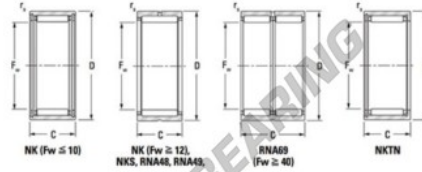

## Needle roller bearing NK1620-JTEKT - NK1620-JTEKT

<https://www.123bearing.co.uk/bearing-housing/needle-roller-bearing/needle/nk1620-jtekt>

Metric series, caged, without inner ring

Bearing No.	Boundary dimensions (mm)				Basic load ratings (kN)		Fatigue load limit (kN)	Limiting speeds (min <sup>-1</sup> )	
	Fw	D	d	r <sub>s</sub> (mm)	C <sub>r</sub>	C <sub>0r</sub>	C <sub>u</sub>	Grease lub.	Oil lub.
NK16/20	16	24	20	0.3	16.1	21.3	3.2	18000	28000

### PRODUCT FEATURES

Brand	JTEKT
N° Ean13	3616060631268
Inside diameter	16 mm
Outside diameter	24 mm
Thickness	20 mm
Limiting speed	18000 rpm
Dynamic load	16.1 kN
Static load	21.3 kN
Packaging	1

[contact@123bearing.co.uk](mailto:contact@123bearing.co.uk)