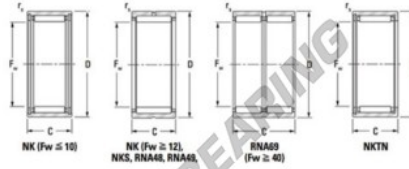

Needle roller bearing NK1420-JTEKT - NK1420-JTEKT

<https://www.123bearing.co.uk/bearing-housing/needle-roller-bearing/needle/nk1420-jtekt>

Metric series, caged, without inner ring

Bearing No.	Boundary dimensions (mm)				Basic load ratings (kN)		Fatigue load limit (kN)		Limiting speeds (min. 1)	
	Fw	D	C	rs/min	Cr	Cor	Cu	Cu	Grease Lb.	Oil Lb.
NK14/20	14	22	20	0.3	14.7	18.4	2.9	16000	24000	

PRODUCT FEATURES

Brand	JTEKT
N° Ean13	3616060631220
Inside diameter	14 mm
Outside diameter	22 mm
Thickness	20 mm
Limiting speed	16000 rpm
Dynamic load	14.7 kN
Static load	18.4 kN
Packaging	1

contact@123bearing.co.uk