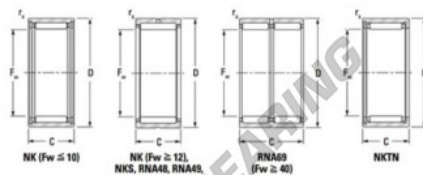

## Needle roller bearing NK816-JTEKT - NK816-JTEKT

<https://www.123bearing.co.uk/bearing-housing/needle-roller-bearing/needle/nk816-jtekt>

Metric series, caged, without inner ring

Bearing No.	Boundary dimensions (mm)			Basic load ratings (kN)			Fatigue load limit (kN)		Limiting speeds (min <sup>-1</sup> )	
	F <sub>w</sub>	D	C	C <sub>r</sub>	C <sub>0r</sub>	C <sub>u</sub>	Grease l.u.b.	Oil l.u.b.		
NK8/16	8	15	16	0.3	5.22	5.78	0.88	26000	41000	

### PRODUCT FEATURES

Brand	JTEKT
N° Ean13	3616060631121
Inside diameter	8 mm
Outside diameter	15 mm
Thickness	16 mm
Limiting speed	26000 rpm
Dynamic load	5.22 kN
Static load	5.78 kN
Packaging	1

[contact@123bearing.co.uk](mailto:contact@123bearing.co.uk)