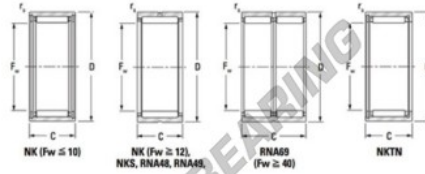

Needle roller bearing NK710-TN-JTEKT - NK710-TN-JTEKT

<https://www.123bearing.co.uk/bearing-housing/needle-roller-bearing/needle/nk710-tn-jtekt>

Metric series, caged, without inner ring

Bearing No.	Boundary dimensions(mm)				Basic load ratings(kN)		Fatigue load limit(kN)	Limiting speeds(min-1)	
	Fw	D	d	r	C _r	C _{0r}	C _{0r}	Grease Lub.	Oil Lub.
NK7/10TN	7	14	10	0.3	2.74	2.44	0.37	28000	42000

PRODUCT FEATURES

Brand	JTEKT
N° Ean13	3616060631084
Inside diameter	7 mm
Inside diameter	0.276" inch
Outside diameter	14 mm
Outside diameter	0.551" inch
Thickness	10 mm
Thickness	0.394" inch
Limiting speed	28000 rpm
Dynamic load	2.74 kN
Static load	2.44 kN
Packaging	1