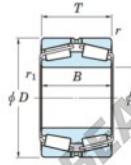

## Tapered roller bearing 453-850-JTEKT - 453-850-JTEKT

<https://www.123bearing.co.uk/bearing-housing/roller-bearing/tapered/453-850-jtekt>

Boundary dimensions

Bearing No.	Boundary dimensions(mm)					Basic load ratings(kN)		Fatigue load limit(kN)	Limiting speeds(min-1)
	d	D	T	r1(min)	r1(max)	C <sub>r</sub>	C <sub>0P</sub>	Grease Lub.	
453/850	850	1380	400	12	12	-	29500	-	-

### PRODUCT FEATURES

Brand	JTEKT
N° Ean13	3616060628633
Inside diameter	850 mm
Inside diameter	33.465" inch
Outside diameter	1360 mm
Outside diameter	53.543" inch
Thickness	400 mm
Thickness	15.748" inch
Static load	29500 kN
Packaging	1